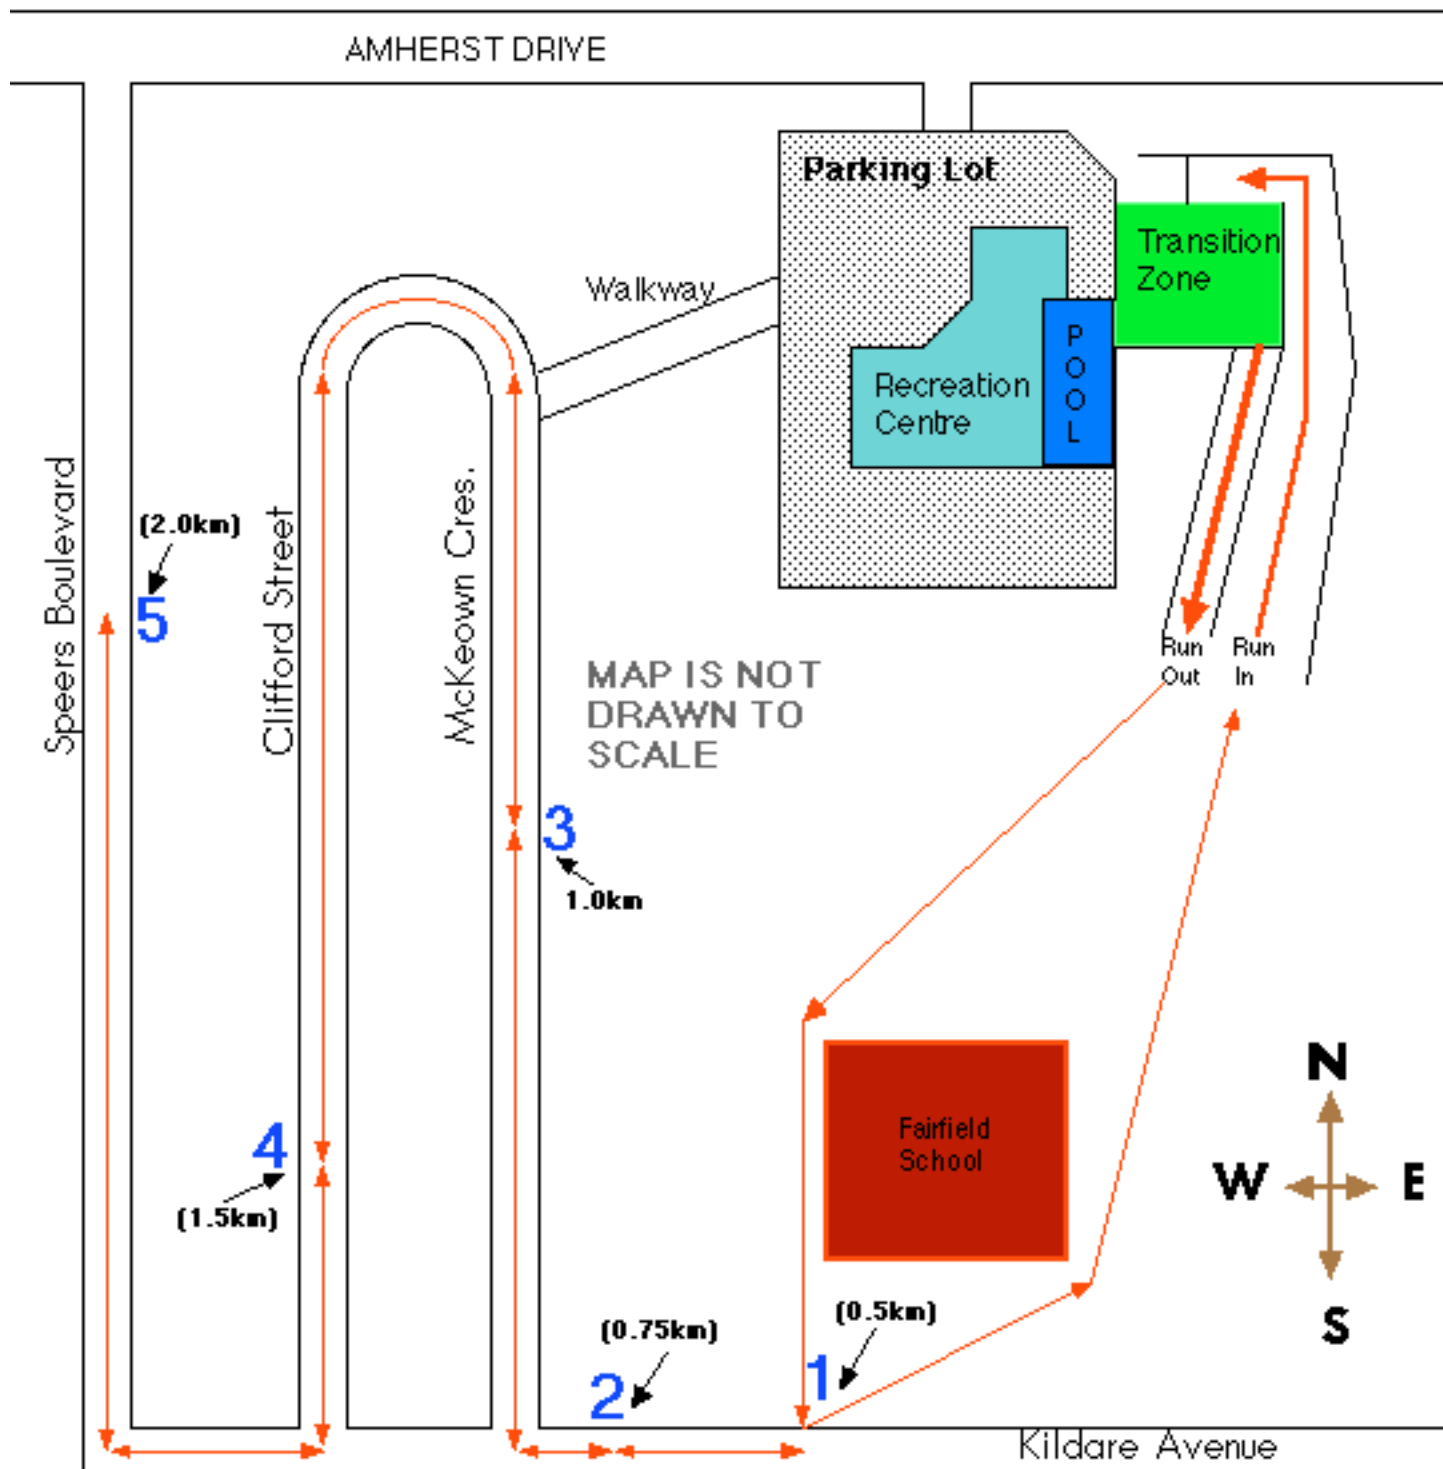

# LOYALIST KIDS OF STEEL TRIATHLON RUN ROUTE MAP

# = Turnaround location  
(will be staffed by race marshalls & volunteers)

- 1 = 8-9 yrs.
- 2 = 10-11 yrs.
- 3 = 12-13 yrs.
- 4 = 14-15 yrs.
- 5 = 16-19 yrs.