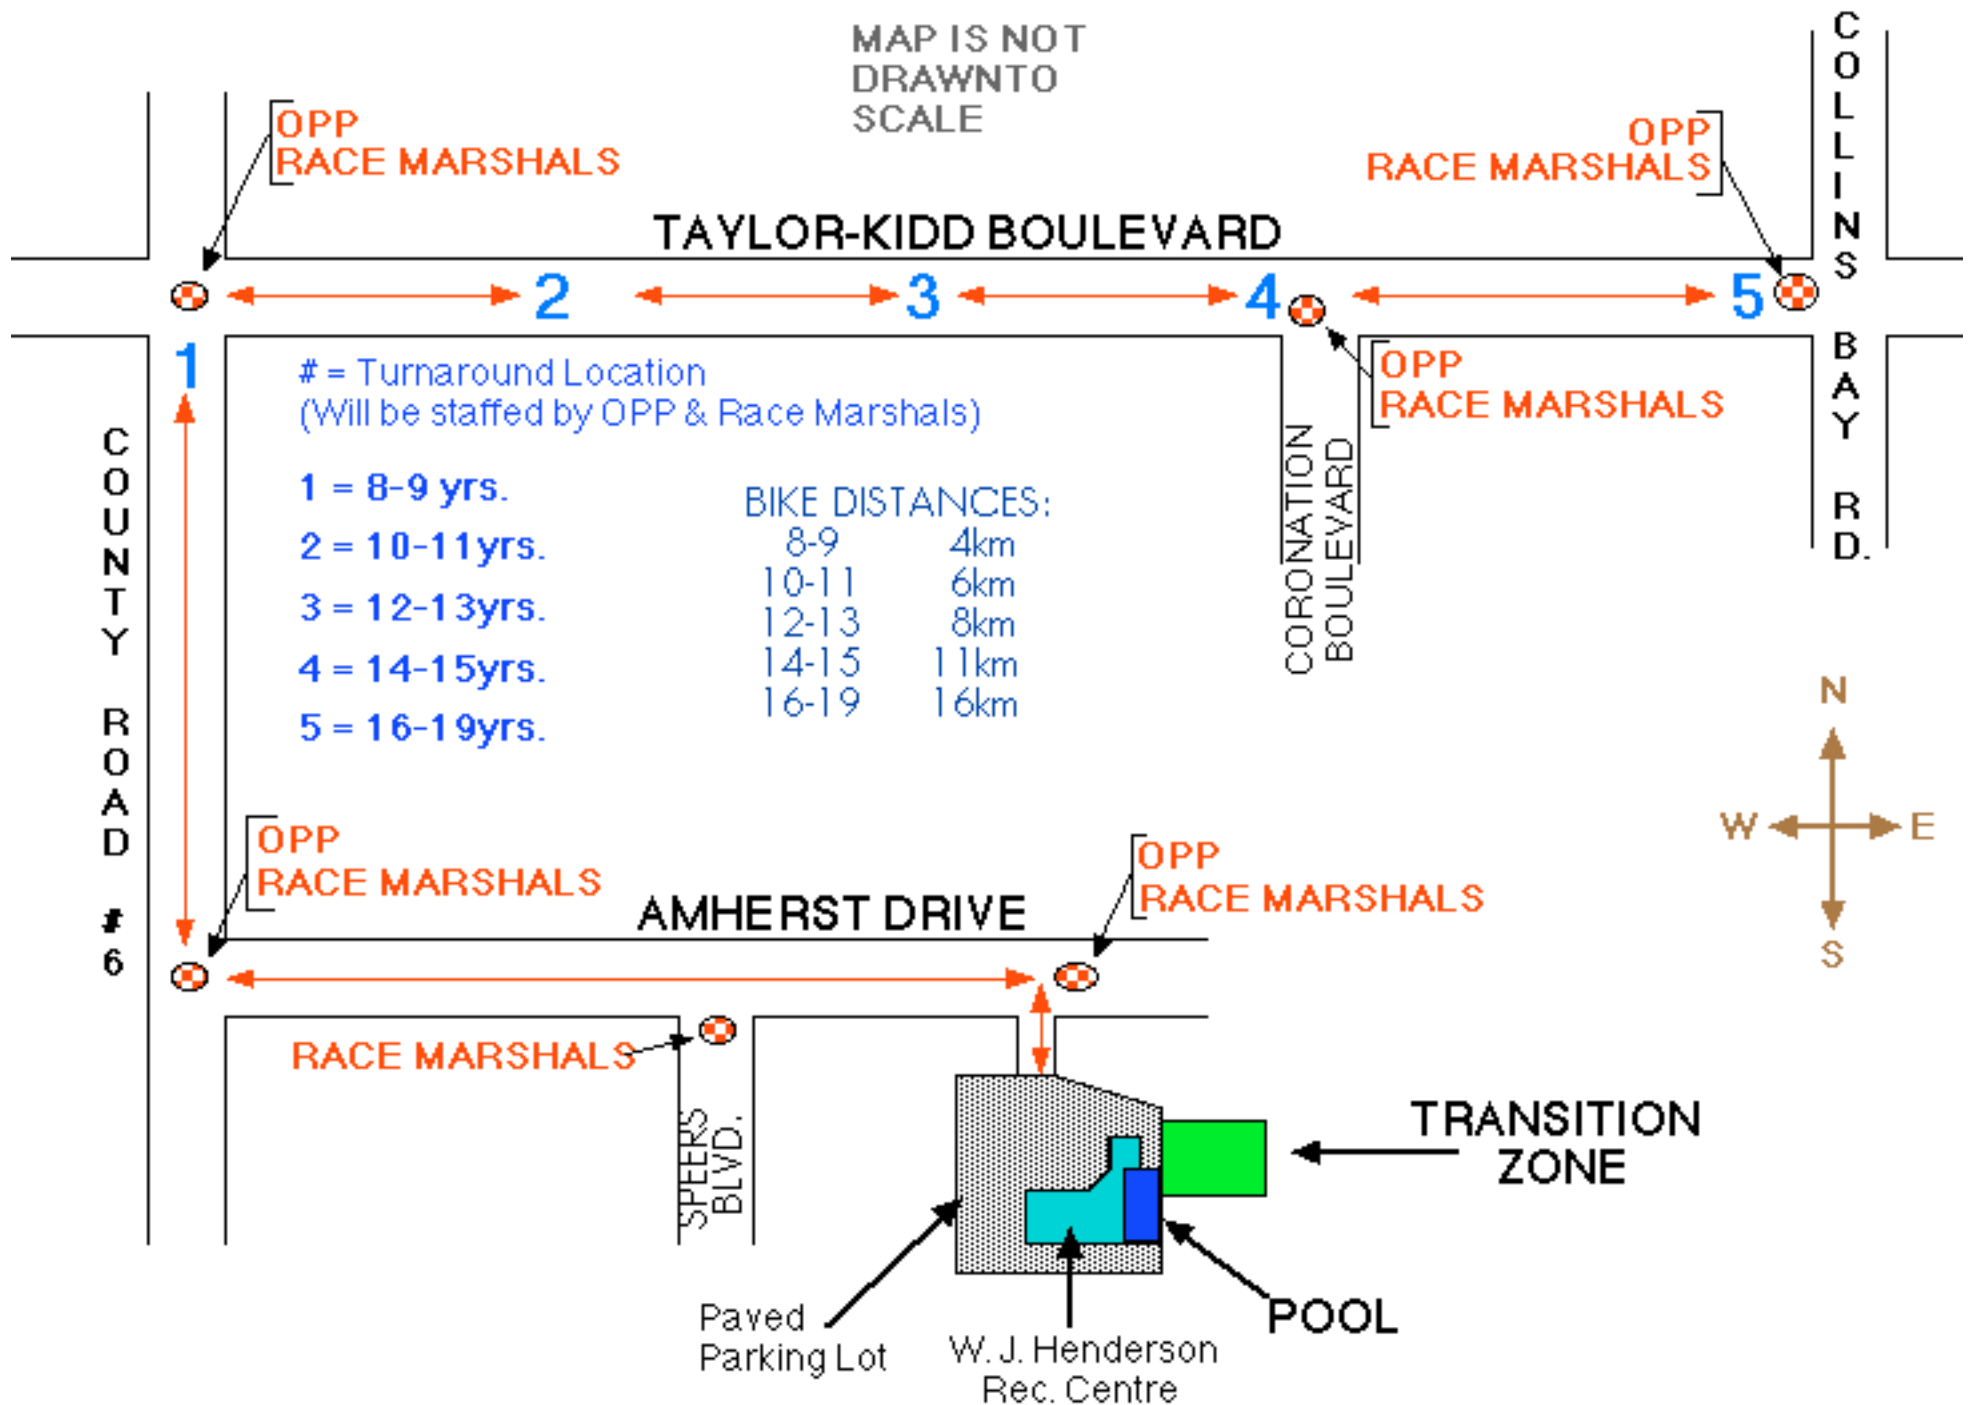

# BIKE ROUTE - LOYALIST KIDS OF STEEL TRIATHLON

MAP IS NOT  
DRAWN TO  
SCALE

# = Turnaround Location  
(Will be staffed by OPP & Race Marshals)

1 = 8-9 yrs.      BIKE DISTANCES:  
2 = 10-11 yrs.      8-9      4km  
3 = 12-13 yrs.      10-11      6km  
4 = 14-15 yrs.      12-13      8km  
5 = 16-19 yrs.      14-15      11km  
                                 16-19      16km